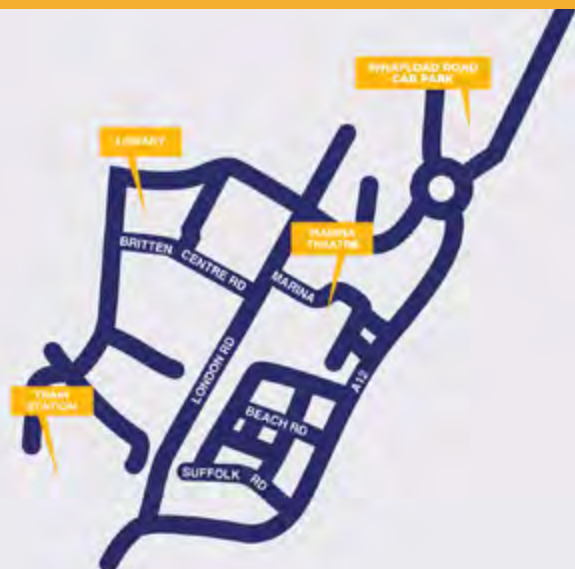

There's something for the kids with *Ministry of Science*, *Dinosaur Adventures* and *Milkshake Live!* all giving us a visit. *That'll Be The Day*, *Neil Sands* and *Frankie's Guys* will all be making welcomed returns back to us too.

I'd like to thank you for your support of our lovely theatre, it does not go unnoticed. We are a small but tightknit team and our main focus is to provide the best possible experience for our customers. From our Trustees to our Front of House Volunteers, every single person is completely committed to ensuring the Marina Theatre continues to thrive and we couldn't do it without you!

Sam Vallerius
General Manager

GETTING HERE

There is no customer parking on site, however there are car parks within walking distance - parking is free after 6pm. Parking can be found on Whapload Road and near Lowestoft Library. For long-stay parking before 6pm we recommend using Whapload Road Park.

For public transport, we are roughly 8 minutes walk away from Lowestoft Train Station which is a terminus for trains from Ipswich and Norwich. For more information visit greateranglia.co.uk

Lowestoft Bus Station is about a 5 minute walk away, with bus links to Beccles, Norwich, Southwold and other surrounding villages. For more information visit firstgroup.com

ADDRESS

Marina Theatre, Lowestoft, NR32 1HH