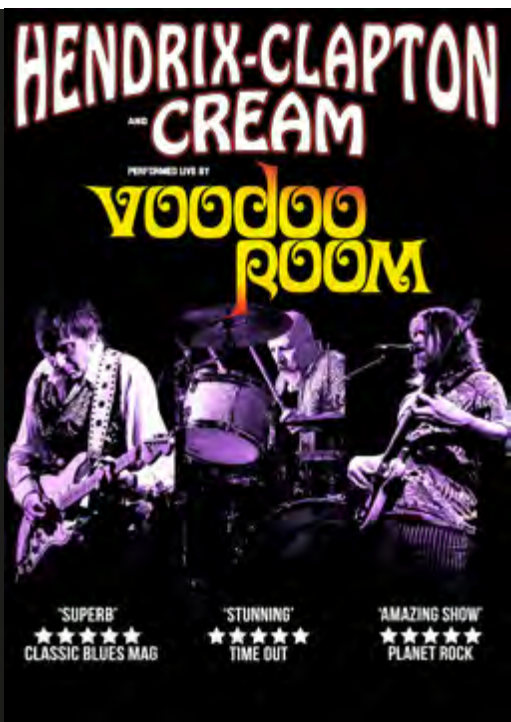

VOODOO ROOM: A NIGHT OF JIMI HENDRIX, ERIC CLAPTON & CREAM

Jimi Hendrix, Eric Clapton & Cream.
A stunning power trio featuring some of the UK's finest musicians who perform an incredible show in the true spirit of these legendary superstars.

No wigs, no gimmicks - simply great music played by great musicians! Featuring classics such as, Hey Joe, Sunshine Of Your Love, Purple Haze, Layla.

Tickets £23*, Marina Card £21